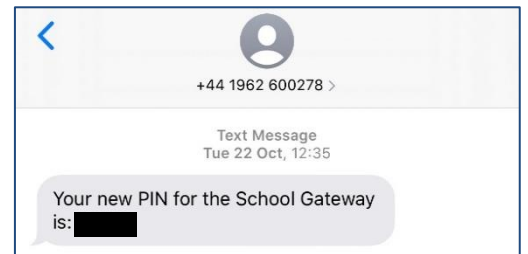

School Gateway sign up (Website)

Navigate to the school gateway website <https://login.schoolgateway.com/0/auth/register>

Click **NEW USER**

Fill in your details

Click **SEND PIN**

Schoolgateway Keeping up with what's going on at school is easier than ever

EXISTING USER NEW USER

Please enter the email address and mobile number that your school(s) contact you on and press the 'Send PIN' button. You will then be sent a new PIN number by text message.

EMAIL ADDRESS

MOBILE

SEND PIN

You must use the details you have provided to the school or you will not be able to sign up

You will receive a 4 digit on your mobile

Input the pin

Click **LOGIN**

EXISTING USER NEW USER

EMAIL ADDRESS